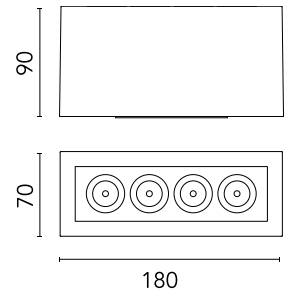

761lm - 3000K - CRI> 80 - Beam° 26

LED light source included. Integrated 220-240V ON/OFF and 1-10V/DALI dimmable electrical power. Equipped with double cable gland for inlet and outlet connection. Fixing bracket included.

Are you a professional and your project needs consulting and support?

[BOOK AN APPOINTMENT](#)