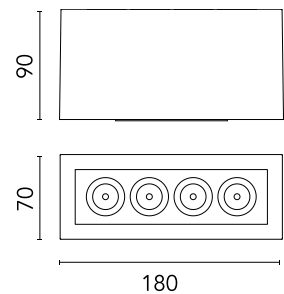

FLOS

■ F030A23D030 Black

Mile Ceiling 1 Dimmable DALI

Designed by Antonio Citterio, 2020

702lm - 2700K - CRI> 80 - Beam° 40

LED light source included. Integrated 220-240V ON/OFF and 1-10V/DALI dimmable electrical power. Equipped with double cable gland for inlet and outlet connection. Fixing bracket included.

Are you a professional and your project needs consulting and support?

[BOOK AN APPOINTMENT](#)

Main specifications

EAN	8054793545622
Mounting	Ceiling
Environments	Outdoor wet location
Light source type	LED
Light sources included	Yes
LED type	Power LED
Number of lamps	1
System power (W)	11
Lumen Output (lm)	702

Physical

Colour	Black
Orientation	Fixed
Net weight (kg)	1.01
Package height (mm)	97
Package width (mm)	221
Package length (mm)	124
IP internal	66

Download

[Mounting instructions](#)  ZIP

Photometric Files

[LDT / IES](#)  ZIP

Technical Drawings

[2D](#)  ZIP

[3D](#)  ZIP

[Bim](#)  ZIP

Schematic light drawing

Photometric

Lighting type	Direct
Light distribution	Symmetric
CCT (K)	2700
CRI>	80
Beam angle C0-180 (°)	40
Beam angle C90-270 (°)	40
Extreme cut off	No