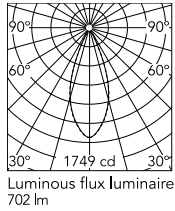

Physical

Colour	Black
Orientation	Fixed
Net weight (kg)	1.01
Package height (mm)	97
Package width (mm)	221
Package length (mm)	124
IP internal	66

Download

[Mounting instructions](#)  ZIP

Photometric Files

[LDT / IES](#)  ZIP

Technical Drawings

[2D](#)  ZIP

[3D](#)  ZIP

[Bim](#)  ZIP

Schematic light drawing

Photometric

Lighting type	Direct
Light distribution	Symmetric
CCT (K)	2700
CRI>	80
Beam angle C0-180 (°)	40
Beam angle C90-270 (°)	40
Extreme cut off	No