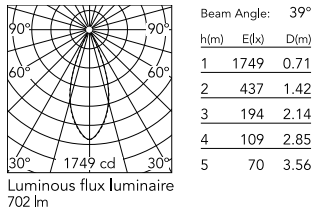

### Physical

Colour	Forest Green
Orientation	Fixed
Net weight (kg)	1.01
Package height (mm)	97
Package width (mm)	221
Package length (mm)	124
IP internal	66

### Technical Drawings

[2D](#) ZIP

[3D](#) ZIP

[Bim](#) ZIP

## Schematic light drawing

## Photometric

Lighting type	Direct
Light distribution	Symmetric
CCT (K)	2700
CRI>	80
Beam angle C0-180 (°)	40
Beam angle C90-270 (°)	40
Extreme cut off	No