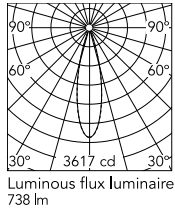

Physical

Colour	Black
Orientation	Fixed
Net weight (kg)	1.01
Package height (mm)	97
Package width (mm)	221
Package length (mm)	124
IP internal	66

Download

[Mounting instructions](#) ZIP

Photometric Files

[LDT / IES](#) ZIP

Technical Drawings

[2D](#) ZIP

[3D](#) ZIP

[Bim](#) ZIP

Schematic light drawing

Photometric

Lighting type	Direct
Light distribution	Symmetric
CCT (K)	2700
CRI>	80
Beam angle C0-180 (°)	26
Beam angle C90-270 (°)	26
Extreme cut off	No