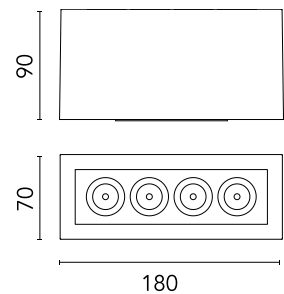

FLOS

■ F030A22D030 Black

Mile Ceiling 1 Dimmable DALI

Designed by Antonio Citterio, 2020

738lm - 2700K - CRI> 80 - Beam° 26

LED light source included. Integrated 220-240V ON/OFF and 1-10V/DALI dimmable electrical power. Equipped with double cable gland for inlet and outlet connection. Fixing bracket included.

Are you a professional and your project needs consulting and support?

[BOOK AN APPOINTMENT](#)

Main specifications

EAN	8054793545271
Mounting	Ceiling
Environments	Outdoor wet location
Light source type	LED
Light sources included	Yes
LED type	Power LED
Number of lamps	1
System power (W)	11
Lumen Output (lm)	738

Physical

Colour	Black
Orientation	Fixed
Net weight (kg)	1.01
Package height (mm)	97
Package width (mm)	221
Package length (mm)	124
IP internal	66

Download

[Mounting instructions](#) ZIP

Photometric Files

[LDT / IES](#) ZIP

Technical Drawings

[2D](#) ZIP

[3D](#) ZIP

[Bim](#) ZIP

Schematic light drawing

Photometric

Lighting type	Direct
Light distribution	Symmetric
CCT (K)	2700
CRI>	80
Beam angle C0-180 (°)	26
Beam angle C90-270 (°)	26
Extreme cut off	No