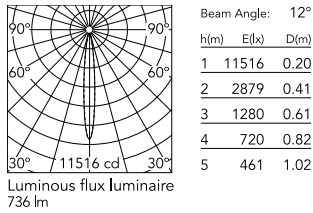

Physical

Colour	Black
Orientation	Fixed
Net weight (kg)	1.01
Package height (mm)	97
Package width (mm)	221
Package length (mm)	124
IP internal	66

Download

[Mounting instructions](#) ZIP

Photometric Files

[LDT / IES](#) ZIP

Technical Drawings

[2D](#) ZIP

[3D](#) ZIP

[Bim](#) ZIP

Schematic light drawing

Photometric

Lighting type	Direct
Light distribution	Symmetric
CCT (K)	2700
CRI>	80
Beam angle C0-180 (°)	12
Beam angle C90-270 (°)	12
Extreme cut off	No