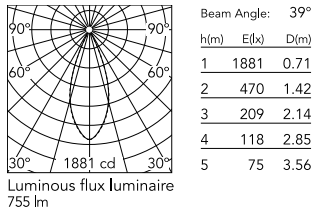

Physical

Colour	Black
Orientation	Fixed
Net weight (kg)	1.01
Package height (mm)	97
Package width (mm)	221
Package length (mm)	124
IP internal	66

Download

[Mounting instructions](#) ZIP

Photometric Files

[LDT / IES](#) ZIP

Technical Drawings

[2D](#) ZIP

[3D](#) ZIP

[Bim](#) ZIP

Schematic light drawing

Photometric

Lighting type	Direct
Light distribution	Symmetric
CCT (K)	4000
CRI>	80
Beam angle C0-180 (°)	40
Beam angle C90-270 (°)	40
Extreme cut off	No