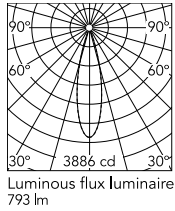

Physical

Colour	Forest Green
Orientation	Fixed
Net weight (kg)	1.01
Package height (mm)	97
Package width (mm)	221
Package length (mm)	124
IP internal	66

Download

[Mounting instructions](#) ZIP

Photometric Files

[LDT / IES](#) ZIP

Technical Drawings

[2D](#) ZIP

[3D](#) ZIP

[Bim](#) ZIP

Schematic light drawing

Photometric

Lighting type	Direct
Light distribution	Symmetric
CCT (K)	4000
CRI>	80
Beam angle C0-180 (°)	26
Beam angle C90-270 (°)	26
Extreme cut off	No