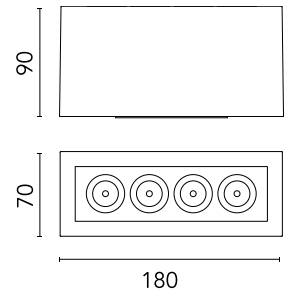

791lm - 4000K - CRI> 80 - Beam° 12

LED light source included. Integrated 220-240V ON/OFF and 1-10V/DALI dimmable electrical power. Equipped with double cable gland for inlet and outlet connection. Fixing bracket included.

Are you a professional and your project needs consulting and support?

[BOOK AN APPOINTMENT](#)