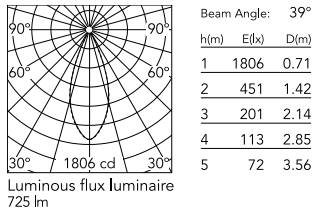

Physical

Colour	White
Orientation	Fixed
Net weight (kg)	1.01
Package height (mm)	97
Package width (mm)	221
Package length (mm)	124
IP internal	66

Download

[Mounting instructions](#)  ZIP

Photometric Files

[LDT / IES](#)  ZIP

Technical Drawings

[2D](#)  ZIP

[3D](#)  ZIP

[Bim](#)  ZIP

Schematic light drawing

Photometric

Lighting type	Direct
Light distribution	Symmetric
CCT (K)	3000
CRI>	80
Beam angle C0-180 (°)	40
Beam angle C90-270 (°)	40
Extreme cut off	No