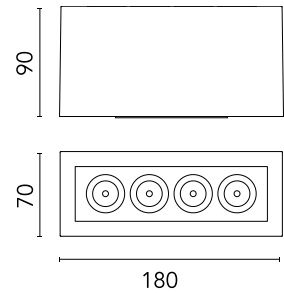

725lm - 3000K - CRI> 80 - Beam° 40

LED light source included. Integrated 220-240V ON/OFF and 1-10V/DALI dimmable electrical power. Equipped with double cable gland for inlet and outlet connection. Fixing bracket included.

Are you a professional and your project needs consulting and support?

[BOOK AN APPOINTMENT](#)