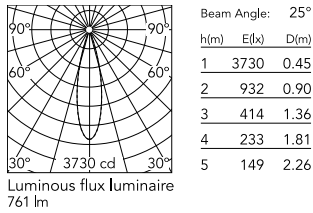

Physical

Colour	Black
Orientation	Fixed
Net weight (kg)	1.01
Package height (mm)	97
Package width (mm)	221
Package length (mm)	124
IP internal	66

Download

[Mounting instructions](#) ZIP

Photometric Files

[LDT / IES](#) ZIP

Technical Drawings

[2D](#) ZIP

[3D](#) ZIP

[Bim](#) ZIP

Schematic light drawing

Photometric

Lighting type	Direct
Light distribution	Symmetric
CCT (K)	3000
CRI>	80
Beam angle C0-180 (°)	26
Beam angle C90-270 (°)	26
Extreme cut off	No