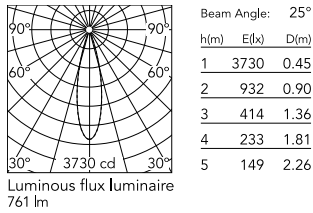

### Physical

Colour	Forest Green
Orientation	Fixed
Net weight (kg)	1.01
Package height (mm)	97
Package width (mm)	221
Package length (mm)	124
IP internal	66

### Technical Drawings

[2D](#)  ZIP

[3D](#)  ZIP

[Bim](#)  ZIP

## Schematic light drawing

## Photometric

Lighting type	Direct
Light distribution	Symmetric
CCT (K)	3000
CRI>	80
Beam angle C0-180 (°)	26
Beam angle C90-270 (°)	26
Extreme cut off	No