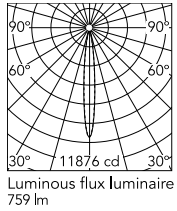

Physical

Colour	Black
Orientation	Fixed
Net weight (kg)	1.01
Package height (mm)	97
Package width (mm)	221
Package length (mm)	124
IP internal	66

Download

[Mounting instructions](#) ZIP

Photometric Files

[LDT / IES](#) ZIP

Technical Drawings

[2D](#) ZIP

[3D](#) ZIP

[Bim](#) ZIP

Schematic light drawing

Beam Angle: 12°

h(m)	E(lx)	D(m)
1	11876	0.20
2	2969	0.41
3	1320	0.61
4	742	0.82
5	475	1.02

11876 cd

Luminous flux luminaire
759 lm

Photometric

Lighting type	Direct
Light distribution	Symmetric
CCT (K)	3000
CRI>	80
Beam angle C0-180 (°)	12
Beam angle C90-270 (°)	12
Extreme cut off	No

Electrical

Insulation class	I
Frequency (Hz)	50/60
Main voltage (Vac)	220-240
Power supply	Integrated
Dimmable	Yes
Power supply type	Dimmable 1-10V
Dimming interface	Dimmer Integrated
Emergency	No