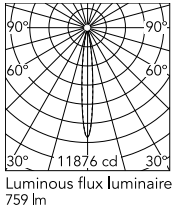

Physical

Colour	Deep Brown
Orientation	Fixed
Net weight (kg)	1.01
Package height (mm)	97
Package width (mm)	221
Package length (mm)	124
IP internal	66

Download

[Mounting instructions](#)  ZIP

Photometric Files

[LDT / IES](#)  ZIP

Technical Drawings

[2D](#)  ZIP

[3D](#)  ZIP

[Bim](#)  ZIP

Schematic light drawing

Beam Angle: 12°

h(m)	E(lx)	D(m)
1	11876	0.20
2	2969	0.41
3	1320	0.61
4	742	0.82
5	475	1.02

11876 cd

Luminous flux luminaire
759 lm

Photometric

Lighting type	Direct
Light distribution	Symmetric
CCT (K)	3000
CRI>	80
Beam angle C0-180 (°)	12
Beam angle C90-270 (°)	12
Extreme cut off	No

Electrical

Insulation class	I
Frequency (Hz)	50/60
Main voltage (Vac)	220-240
Power supply	Integrated
Dimmable	Yes
Power supply type	Dimmable 1-10V
Dimming interface	Dimmer Integrated
Emergency	No