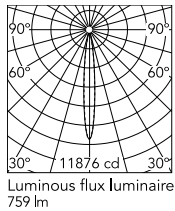

Physical

Colour	Forest Green
Orientation	Fixed
Net weight (kg)	1.01
Package height (mm)	97
Package width (mm)	221
Package length (mm)	124
IP internal	66

Download

[Mounting instructions](#) ZIP

Photometric Files

[LDT / IES](#) ZIP

Technical Drawings

[2D](#) ZIP

[3D](#) ZIP

[Bim](#) ZIP

Schematic light drawing

Beam Angle: 12°

h(m)	E(lx)	D(m)
1	11876	0.20
2	2969	0.41
3	1320	0.61
4	742	0.82
5	475	1.02

Luminous flux luminaire
759 lm

Photometric

Lighting type	Direct
Light distribution	Symmetric
CCT (K)	3000
CRI>	80
Beam angle C0-180 (°)	12
Beam angle C90-270 (°)	12
Extreme cut off	No

Electrical

Insulation class	I
Frequency (Hz)	50/60
Main voltage (Vac)	220-240
Power supply	Integrated
Dimmable	Yes
Power supply type	Dimmable 1-10V
Dimming interface	Dimmer Integrated
Emergency	No