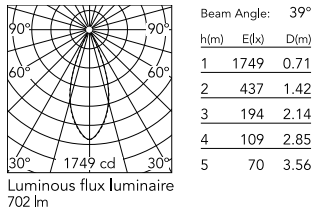

Physical

Colour	Forest Green
Orientation	Fixed
Net weight (kg)	1.01
Package height (mm)	97
Package width (mm)	221
Package length (mm)	124
IP internal	66

Download

[Mounting instructions](#) ZIP

Photometric Files

[LDT / IES](#) ZIP

Technical Drawings

[2D](#) ZIP

[3D](#) ZIP

[Bim](#) ZIP

Schematic light drawing

Photometric

Lighting type	Direct
Light distribution	Symmetric
CCT (K)	2700
CRI>	80
Beam angle C0-180 (°)	40
Beam angle C90-270 (°)	40
Extreme cut off	No