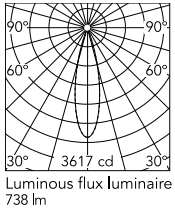

Physical

Colour	Black
Orientation	Fixed
Net weight (kg)	1.01
Package height (mm)	97
Package width (mm)	221
Package length (mm)	124
IP internal	66

Download

[Mounting instructions](#)  ZIP

Photometric Files

[LDT / IES](#)  ZIP

Technical Drawings

[2D](#)  ZIP

[3D](#)  ZIP

[Bim](#)  ZIP

Schematic light drawing

Photometric

Lighting type	Direct
Light distribution	Symmetric
CCT (K)	2700
CRI>	80
Beam angle C0-180 (°)	26
Beam angle C90-270 (°)	26
Extreme cut off	No