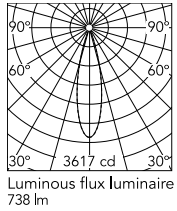

Physical

Colour	Forest Green
Orientation	Fixed
Net weight (kg)	1.01
Package height (mm)	97
Package width (mm)	221
Package length (mm)	124
IP internal	66

Download

[Mounting instructions](#) ZIP

Photometric Files

[LDT / IES](#) ZIP

Technical Drawings

[2D](#) ZIP

[3D](#) ZIP

[Bim](#) ZIP

Schematic light drawing

Photometric

Lighting type	Direct
Light distribution	Symmetric
CCT (K)	2700
CRI>	80
Beam angle C0-180 (°)	26
Beam angle C90-270 (°)	26
Extreme cut off	No