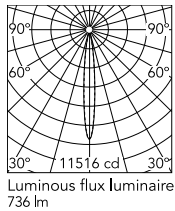

Physical

Colour	Black
Orientation	Fixed
Net weight (kg)	1.01
Package height (mm)	97
Package width (mm)	221
Package length (mm)	124
IP internal	66

Download

[Mounting instructions](#) ZIP

Photometric Files

[LDT / IES](#) ZIP

Technical Drawings

[2D](#) ZIP

[3D](#) ZIP

[Bim](#) ZIP

Schematic light drawing

h(m)	E(lx)	D(m)
1	11516	0.20
2	2879	0.41
3	1280	0.61
4	720	0.82
5	461	1.02

Photometric

Lighting type	Direct
Light distribution	Symmetric
CCT (K)	2700
CRI>	80
Beam angle C0-180 (°)	12
Beam angle C90-270 (°)	12
Extreme cut off	No