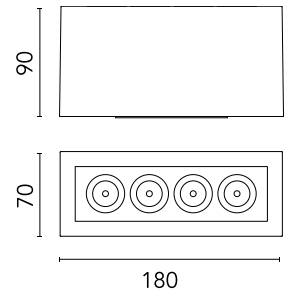

FLOS

F030A21B012 Forest Green

Mile Ceiling 1 Dimmable 1-10V

Designed by Antonio Citterio, 2020

736lm - 2700K - CRI> 80 - Beam° 12

LED light source included. Integrated 220-240V ON/OFF and 1-10V/DALI dimmable electrical power. Equipped with double cable gland for inlet and outlet connection. Fixing bracket included.

Are you a professional and your project needs consulting and support?

[BOOK AN APPOINTMENT](#)

Main specifications

EAN	8054793544632
Mounting	Ceiling
Environments	Outdoor wet location
Light source type	LED
Light sources included	Yes
LED type	Power LED
Number of lamps	1
System power (W)	11
Lumen Output (lm)	736

Physical

Colour	Forest Green
Orientation	Fixed
Net weight (kg)	1.01
Package height (mm)	97
Package width (mm)	221
Package length (mm)	124
IP internal	66

Download

[Mounting instructions](#) ZIP

Photometric Files