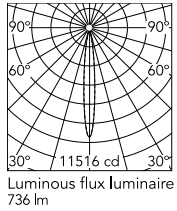

Physical

Colour	Forest Green
Orientation	Fixed
Net weight (kg)	1.01
Package height (mm)	97
Package width (mm)	221
Package length (mm)	124
IP internal	66

Download

[Mounting instructions](#) ZIP

Photometric Files

[LDT / IES](#) ZIP

Technical Drawings

[2D](#) ZIP

[3D](#) ZIP

[Bim](#) ZIP

Schematic light drawing

h(m)	E(lx)	D(m)
1	11516	0.20
2	2879	0.41
3	1280	0.61
4	720	0.82
5	461	1.02

Photometric