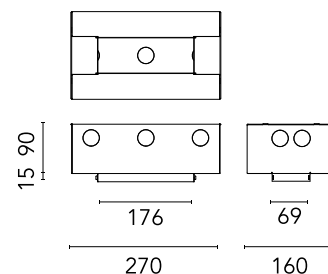

### Physical

Colour Raw

Net weight (kg) 1.26

Package height (mm) 150

Package width (mm) 310

Package length (mm) 205

Package volume (m3) 0.01