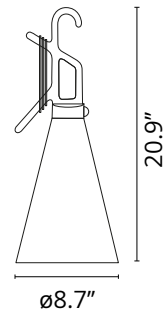

FLOS

■ FU378030 Black

Mayday

Designed by Konstantin Grcic, 2000

Incandescent - 60W

A versatile, contemporary table lamp from designer Konstantin Grcic, May Day is a brilliant blend of utility and sophistication. It features an injection-molded, tapered opaline polypropylene diffuser. May Day hook/handle also acts as a cord-winder, and is made of 10% talc-filled injection-molded polypropylene. On/off switch on the handle. Limited Edition: Designer Konstantin Grcic revisits the Mayday, his first-ever design for Flos, with a special 20th anniversary limited edition featuring a sleek, die-cast aluminum handle. Each handle has engraved the exclusive and unique progressive serial number for each piece plus the designer's signature. The incision was made by traditional handcrafted mechanical punching. Limited quantities available, while supplies last. Inspiration Behind the Design: Designed in 2000, Konstantin Grcic offers a lamp that is the height of functionality, but doesn't skimp on beauty. He created this conical light to go anywhere it is needed-whether that means it's displayed prominently or illuminates a utility closet. "It was a lamp I wanted to have for myself-a lamp that I felt should be something like a tool. A tool is an object that fulfills a function-a very concrete function-and normally its form explains the function. That's what makes a tool so beautiful." - Grcic Note: LED light bulb is not included with purchase. Sold separately.

Physical

Color	Black
Length (in)	8.66
Cord color	Black
Cord length (in)	190.945
Net weight (lb)	1.54
Gross weight (lb)	2.54
Package height (in)	21.65
Package width (in)	8.86
Package length (in)	8.86
Package volume (in)	1699.15
IP internal	20