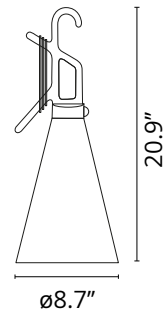

FLOS

 FU378002 Orange

Mayday

Designed by Konstantin Grcic, 2000

Incandescent - 60W

A versatile, contemporary table lamp from designer Konstantin Grcic, May Day is a brilliant blend of utility and sophistication. It features an injection-molded, tapered opaline polypropylene diffuser. May Day hook/handle also acts as a cord-winder, and is made of 10% talc-filled injection-molded polypropylene. On/off switch on the handle. Limited Edition: Designer Konstantin Grcic revisits the Mayday, his first-ever design for Flos, with a special 20th anniversary limited edition featuring a sleek, die-cast aluminum handle. Each handle has engraved the exclusive and unique progressive serial number for each piece plus the designer's signature. The incision was made by traditional handcrafted mechanical punching. Limited quantities available, while supplies last. Inspiration Behind the Design: Designed in 2000, Konstantin Grcic offers a lamp that is the height of functionality, but doesn't skimp on beauty. He created this conical light to go anywhere it is needed-whether that means it's displayed prominently or illuminates a utility closet. "It was a lamp I wanted to have for myself-a lamp that I felt should be something like a tool. A tool is an object that fulfills a function-a very concrete function-and normally its form explains the function. That's what makes a tool so beautiful." - Grcic Note: LED light bulb is not included with purchase. Sold separately.

Physical

Color	Orange
Length (in)	8.66
Cord color	Black
Cord length (in)	190.945
Net weight (lb)	1.54
Gross weight (lb)	2.54
Package height (in)	21.65
Package width (in)	8.86
Package length (in)	8.86
Package volume (in)	1699.15
IP internal	20