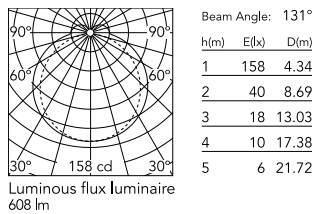

Physical

Color	Black
Rotation (°)	360
IP internal	20

Download

[Family spec sheet](#)  ZIP

[Mounting instructions](#)  PDF

Photometric Files

[LDT / IES](#)  ZIP

Technical Drawings

[2D](#)  ZIP

[3D](#)  ZIP

Schematic light drawing

Photometric

Lighting type	Direct
Light distribution	Asymmetric
CCT (K)	3000
CRI>	90
Rf fidelity index	89
Rg gamut index	97
LED Life / Failure Ratio	L80B10>50.000h_Tc65°C
Beam angle C0-180 (°)	131
Beam angle C90-270 (°)	112