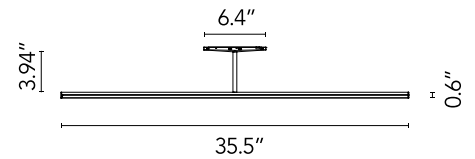

Are you a professional and your project needs consulting and support?

[BOOK AN APPOINTMENT](#)