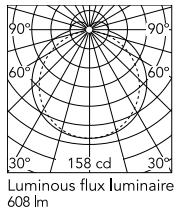

Physical

Colour	Black
Rotation (°)	360
Net weight (kg)	0.26
IP internal	20

Download

Mounting instructions [↓ PDF](#)

Photometric Files

LDT / IES [↓ ZIP](#)

Technical Drawings

2D [↓ ZIP](#)

3D [↓ ZIP](#)

Schematic light drawing

Photometric

Lighting type	Direct
Light distribution	Asymmetric
CCT (K)	3000
CRI>	90
Rf fidelity index	89
Rg gamut index	97
LED Life / Failure Ratio	L80B10>50.000h_Tc65°C
Beam angle C0-180 (°)	131
Beam angle C90-270 (°)	112