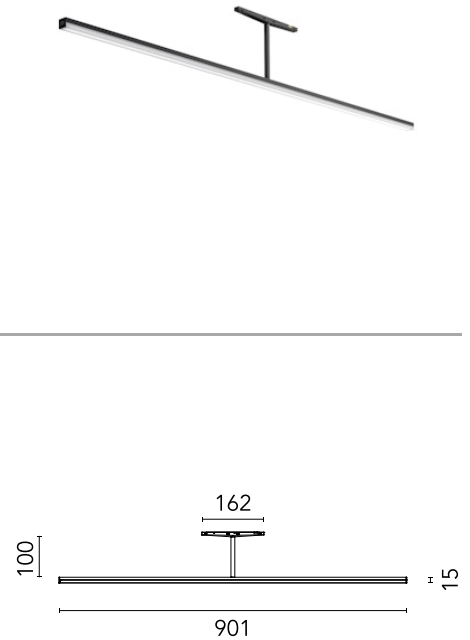

FLOS

05.3201.14.DA Black

Magic Stick 100 Dali Dimmable

Designed by Jorge Herrera, 2023

9.8W - 608lm - 3000K - CRI> 90 - Beam° 131

LED diffuse lighting module for installation in the Zero Track Pro system. Can be adjusted by rotating from its central line. Electronic DC/DC converter incorporated. Individual control via DALI protocol and broadcast mode via 1-10V.

Are you a professional and your project needs consulting and support?

BOOK AN APPOINTMENT

Main specifications

Mounting	Track
Environments	Indoor dry location
Light source type	LED
Light sources included	Yes
LED type	Top LED
Number of lamps	1
Power (W)	9.8
System power (W)	10,5
Source flux (lm)	1201
Lumen Output (lm)	608

Physical

Colour	Black
Rotation (°)	360
Net weight (kg)	0.26
IP internal	20

Download

Mounting instructions [↓ PDF](#)

Photometric Files

LDT / IES [↓ ZIP](#)

Technical Drawings

2D [↓ ZIP](#)

3D [↓ ZIP](#)

Schematic light drawing

Photometric

Lighting type	Direct
Light distribution	Asymmetric
CCT (K)	3000
CRI>	90
Rf fidelity index	89
Rg gamut index	97
LED Life / Failure Ratio	L80B10>50.000h_Tc65°C
Beam angle C0-180 (°)	131
Beam angle C90-270 (°)	112