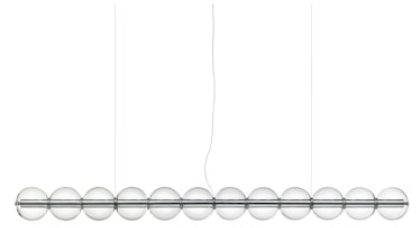

FLOS

FU375400 Glass

Luce Sferica S3

Designed by Ronan Bouroullec, 2025

165W - 8667lm - 2700K - CRI> 95

Modular suspension lamp emitting diffused light. Horizontal body in polished extruded aluminium with two LED strips for upward and downward emission. Integrated touch dimmer enables independent control of light outputs. Body encased in a sequence of hand-blown transparent glass spheres separated by traditional spacers. Can be installed in multiple parallel rows.

Physical

Color	Glass
Length (in)	97.95
Cord length (in)	106.299
Canopy width (in)	4.055
Canopy height (in)	1.693
Net weight (lb)	32.19
Gross weight (lb)	73.41
Package volume (in)	41899.07
IP internal	20