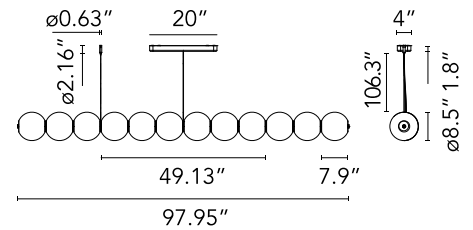

Are you a professional and your project needs consulting and support?

[BOOK AN APPOINTMENT](#)