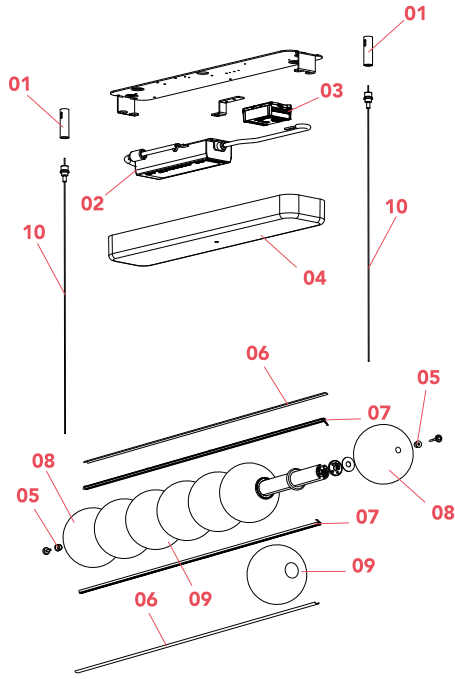

Spare Parts

01.	Luce Orizzontale/Sferica/Cilindrica steel wire cable fixing kit	RF3750100
02.	Luce Orizzontale/Sferica/Cilindrica Power supply	RF32976
03.	Luce Orizzontale/Sferica/Cilindrica Ceiling rose dimmer	RF36893
04.	Luce Sferica/Cilindrica Ceiling rose cover USA	RF37989
05.	Luce Sferica/Cilindrica Glass closing bushing	RF37580
06.	Luce Orizzontale Suspension 3 Linear diffuser	RF3748200
07.	Luce Orizzontale Suspension 3 Led board	RF3748400
08.	Luce Sferica closed glass diffuser	RF3750600
09.	Luce Sferica open glass diffuser	RF3750500
10.	Luce Orizzontale/Sferica/Cilindrica Ring and 4 meters steel wire cable	RF3746200