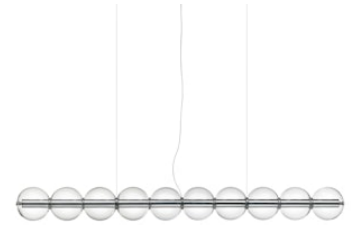

FLOS

FU375300 Glass

Luce Sferica S2

Designed by Ronan Bouroullec, 2025

145W - 7223lm - 2700K - CRI> 95

Modular suspension lamp emitting diffused light. Horizontal body in polished extruded aluminium with two LED strips for upward and downward emission. Integrated touch dimmer enables independent control of light outputs. Body encased in a sequence of hand-blown transparent glass spheres separated by traditional spacers. Can be installed in multiple parallel rows.

Physical

Color	Glass
Length (in)	81.57
Cord length (in)	106.299
Canopy width (in)	4.055
Canopy height (in)	1.693
Net weight (lb)	27.56
Gross weight (lb)	62.06
Package volume (in)	35027.77
IP internal	20