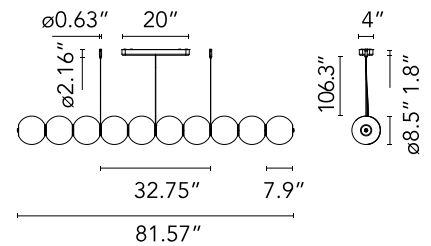

Are you a professional and your project needs consulting and support? [BOOK AN APPOINTMENT](#)