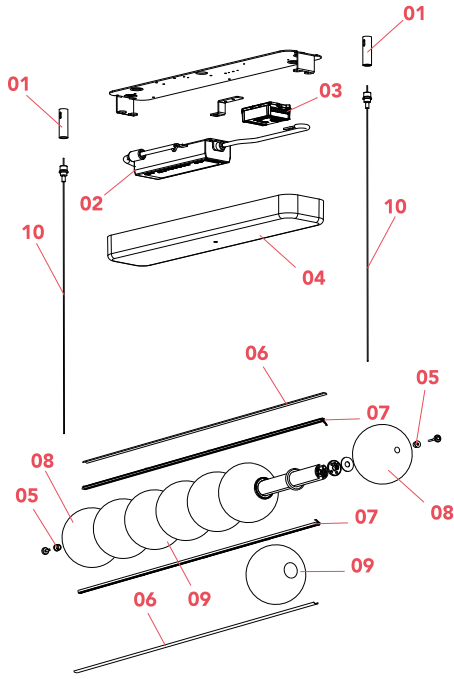

Spare Parts

01.	Luce Orizzontale/Sferica/Cilindrica steel wire cable fixing kit	RF3750100
02.	Luce Orizzontale/Sferica/Cilindrica Power supply	RF32976
03.	Luce Orizzontale/Sferica/Cilindrica Ceiling rose dimmer	RF36893
04.	Luce Sferica/Cilindrica Ceiling rose cover USA	RF37989
05.	Luce Sferica/Cilindrica Glass closing bushing	RF37580
06.	Luce Orizzontale Suspension 2 Linear diffuser	RF3747200
07.	Luce Orizzontale Suspension 2 Led board	RF3747300
08.	Luce Sferica closed glass diffuser	RF3750600
09.	Luce Sferica open glass diffuser	RF3750500
10.	Luce Orizzontale/Sferica/Cilindrica Ring and 4 meters steel wire cable	RF3746200