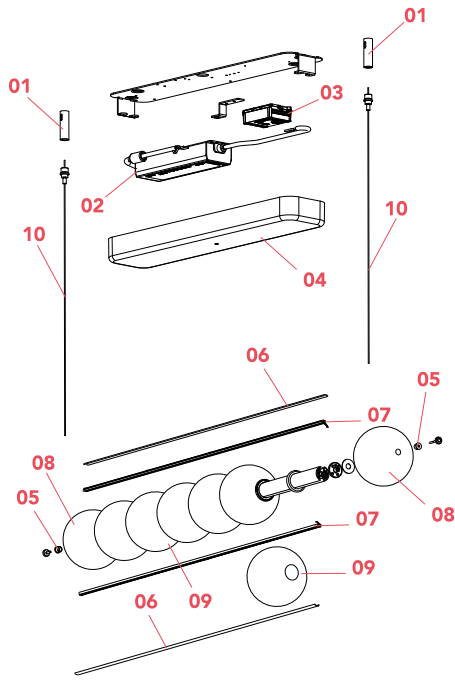

Spare Parts

01.	Luce Orizzontale/Sferica/Cilindrica steel wire cable fixing kit	RF3750100
02.	Luce Orizzontale/Sferica/Cilindrica Power supply	RF32976
03.	Luce Orizzontale/Sferica/Cilindrica Ceiling rose dimmer	RF36893
04.	Luce Sferica/Cilindrica Ceiling rose cover USA	RF37989
05.	Luce Sferica/Cilindrica Glass closing bushing	RF37580
06.	Luce Orizzontale Suspension Linear diffuser	RF3746500
07.	Luce Orizzontale Suspension 1 Led board	RF3746700
08.	Luce Sferica closed glass diffuser	RF3750600
09.	Luce Sferica open glass diffuser	RF3750500
10.	Luce Orizzontale/Sferica/Cilindrica Ring and 4 meters steel wire cable	RF3746200