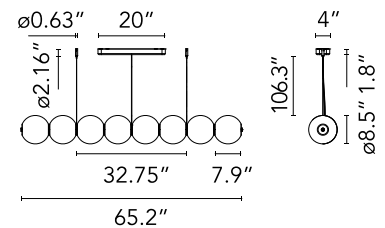

Are you a professional and your project needs consulting and support?

[BOOK AN APPOINTMENT](#)