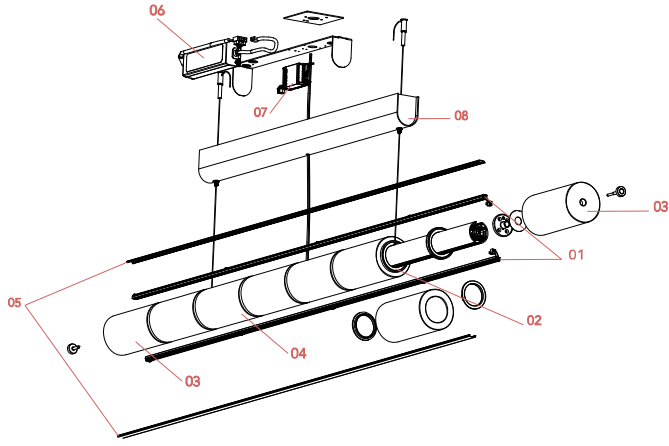

Spare Parts

00.	Luce Orizzontale S3 UL Assembly Accessories kit	RF34058
01.	Luce Orizzontale Suspension 3 Led board	RF3748400
02.	Luce Orizzontale Ring and 4 mt wiring	RF3746200
03.	Luce Orizzontale Closed glass difusser	RF3746300
04.	Luce Orizzontale Open glass difusser	RF3746400
05.	Luce Orizzontale Suspension 3 Linear diffuser	RF3748200
07.	Luce Orizzontale Ceiling rose dimmer	RF36893
08.	Luce Orizzontale Suspension 3 White ceiling rose cover	RF3748300