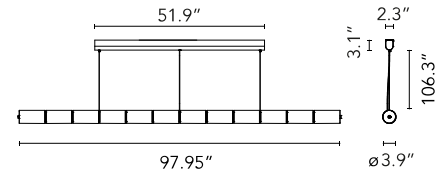

## Luce Orizzontale S3

Designed by Ronan & Erwan Bouroullec, 2022

165W - 8018lm - 2700K - CRI> 95

Suspended lamp consisting of interconnected glass modules that reach a length of 1.66 mt. (S1) 2.07 mt. (S2) 2.49 mt. (S3) with 2.70 m suspended power cable. The cylindrical transparent glass modules are created through an artisanal process by pouring the glass into a rotating mold to obtain an exclusive finish that makes each single piece unique. Internal structure in polished extruded aluminum equipped with two linear LED modules for direct and indirect lighting downwards. The modules can be easily removed and replaced in case of maintenance. The power supply unit and the Dali Dimmer are located within the ceiling rose while a touch control button, positioned on one end of the product, allows the luminaire to be controlled in three different modes. Control options available: TOUCH\_ Features direct control via the touch button on the lamp. This option allows to dim and adjust the light intensity of both the up and down emission (individually or combined) from 10% to 100%. PUSH&TOUCH\_ Features remote on/off control via Push button as well as dim and adjustability of the light intensity of both the up and down emission (individually or combined) from 10% to 100% through the touch button integrated on the lamp. DALI&TOUCH\_ Features on/off control as well as dim and adjustability of the light intensity of both the up and down emission (individually or combined) from 10% to 100% through the touch button integrated on the lamp and remotely via DALI DT6.

## Physical

Color	Glass
Length (in)	97.95
Cord color	Clear
Cord length (in)	106.299
Canopy color	White
Canopy width (in)	2.402
Canopy height (in)	3.071
Net weight (lb)	89.84
Gross weight (lb)	115.96
Package volume (in)	15987.31
IP internal	20