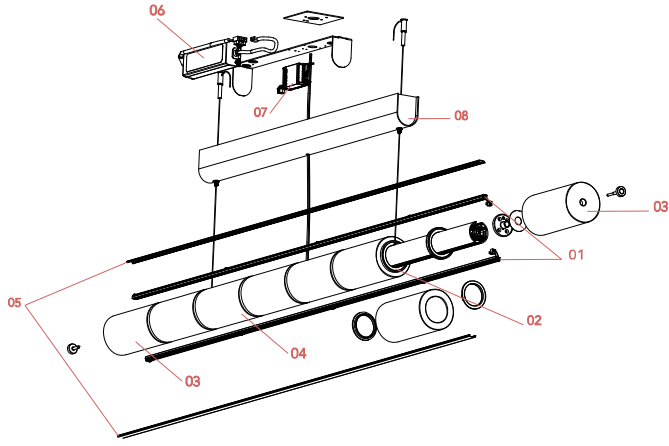

Spare Parts

00.	Luce Orizzontale S1 UL Assembly Accessories kit	RFU374680
01.	Luce Orizzontale Suspension 1 Led board	RF3746700
02.	Luce Orizzontale Ring and 4 mt wiring	RF3746200
03.	Luce Orizzontale Closed glass difusser	RF3746300
04.	Luce Orizzontale Open glass difusser	RF3746400
05.	Luce Orizzontale Suspension Linear diffuser	RF3746500
07.	Luce Orizzontale Ceiling rose dimmer	RF36893
08.	Luce Orizzontale Suspension 1/2 Ceiling rose cover	RF3746600