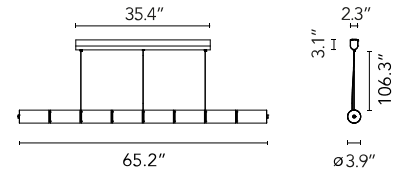

FLOS

FU374300 Glass

Luce Orizzontale S1

Designed by Ronan & Erwan Bouroullec, 2022

110W - 5345lm - 2700K - CRI> 95

Suspended lamp consisting of interconnected glass modules that reach a length of 1.66 mt. (S1) 2.07 mt. (S2) 2.49 mt. (S3) with 2.70 m suspended power cable. The cylindrical transparent glass modules are created through an artisanal process by pouring the glass into a rotating mold to obtain an exclusive finish that makes each single piece unique. Internal structure in polished extruded aluminum equipped with two linear LED modules for direct and indirect lighting downwards. The modules can be easily removed and replaced in case of maintenance. The power supply unit and the Dali Dimmer are located within the ceiling rose while a touch control button, positioned on one end of the product, allows the luminaire to be controlled in three different modes. Control options available: TOUCH_ Features direct control via the touch button on the lamp. This option allows to dim and adjust the light intensity of both the up and down emission (individually or combined) from 10% to 100%. PUSH&TOUCH_ Features remote on/off control via Push button as well as dim and adjustability of the light intensity of both the up and down emission (individually or combined) from 10% to 100% through the touch button integrated on the lamp. DALI&TOUCH_ Features on/off control as well as dim and adjustability of the light intensity of both the up and down emission (individually or combined) from 10% to 100% through the touch button integrated on the lamp and remotely via DALI DT6.

Physical

| | |
|---------------------|----------|
| Color | Glass |
| Length (in) | 65.2 |
| Cord color | Clear |
| Cord length (in) | 106.299 |
| Canopy color | White |
| Canopy width (in) | 2.402 |
| Canopy height (in) | 3.071 |
| Net weight (lb) | 62.06 |
| Gross weight (lb) | 80.58 |
| Package volume (in) | 10711.91 |
| IP internal | 20 |