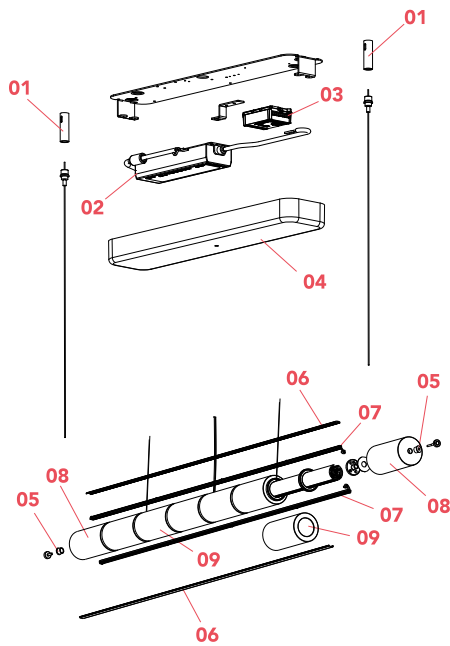

Spare Parts

01.	Luce Sferica/Cilindrica Cable fixing kit	RF3750100
02.	Luce Sferica/Cilindrica Driver	RF32976
03.	Luce Orizzontale Ceiling rose dimmer	RF36893
04.	Luce Sferica/Cilindrica Ceiling rose cover EUR	RF37946
05.	Luce Sferica/Cilindrica Glass closing bushing	RF37580
06.	Luce Orizzontale Suspension 3 Linear diffuser	RF3748200
07.	Luce Orizzontale Suspension 3 Led board	RF3748400
08.	Luce Cilindrica Closed glass diffuser	RF3750300
09.	Luce Cilindrica Open glass diffuser	RF3750200