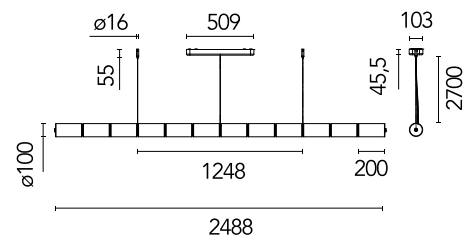

## Luce Cilindrica S3

Designed by Ronan Bouroullec, 2025

165W - 8547lm - 2700K - CRI> 95

Modular suspension lamp emitting diffused light. Horizontal body in polished extruded aluminium with two LED strips for upward and downward emission. Integrated touch dimmer enables independent control of light outputs. Body encased in a sequence of borosilicate glass cylinders separated by traditional spacers. Can be installed in multiple parallel rows.

### Physical

Colour	Glass
Length (mm)	2488
Cord length (mm)	2700
Canopy length/diameter (mm)	509
Canopy width (mm)	103
Canopy height (mm)	43
Net weight (kg)	14.6
Package volume (m3)	0.26
IP internal	20