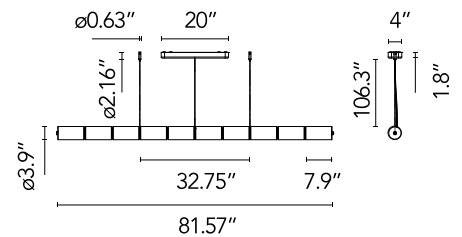

FLOS

FU377400 Glass

Luce Cilindrica S2

Designed by Ronan Bouroullec, 2025

145W - 7122lm - 2700K - CRI> 95

Modular suspension lamp emitting diffused light. Horizontal body in polished extruded aluminium with two LED strips for upward and downward emission. Integrated touch dimmer enables independent control of light outputs. Body encased in a sequence of borosilicate glass cylinders separated by traditional spacers. Can be installed in multiple parallel rows.