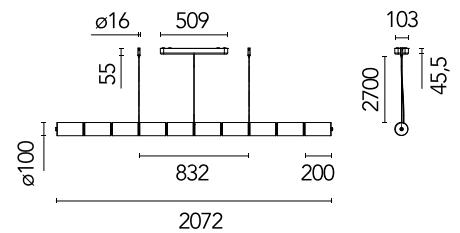

FLOS

F3774000 Glass

Luce Cilindrica S2

Designed by Ronan Bouroullec, 2025

145W - 7122lm - 2700K - CRI> 95

Modular suspension lamp emitting diffused light. Horizontal body in polished extruded aluminium with two LED strips for upward and downward emission. Integrated touch dimmer enables independent control of light outputs. Body encased in a sequence of borosilicate glass cylinders separated by traditional spacers. Can be installed in multiple parallel rows.

Physical

Colour	Glass
Length (mm)	2072
Cord length (mm)	2700
Canopy length/diameter (mm)	509
Canopy width (mm)	103
Canopy height (mm)	43
Net weight (kg)	11.84
Package volume (m3)	0.22
IP internal	20

Download