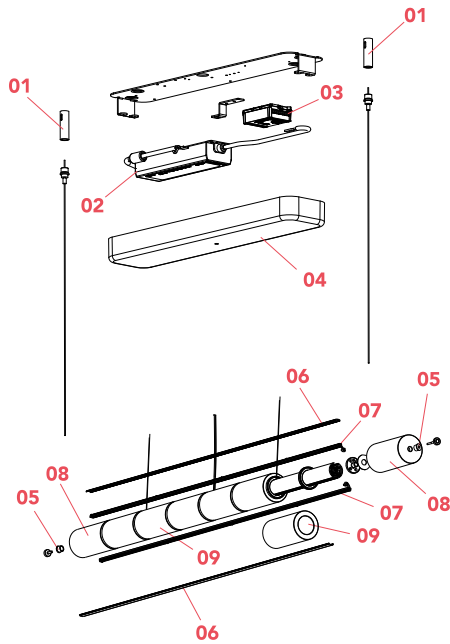

Spare Parts

01.	Luce Sferica/Cilindrica Cable fixing kit	RF3750100
02.	Luce Sferica/Cilindrica Driver	RF32976
03.	Luce Orizzontale Ceiling rose dimmer	RF36893
04.	Luce Sferica/Cilindrica Ceiling rose cover EUR	RF37946
05.	Luce Sferica/Cilindrica Glass closing bushing	RF37580
06.	Luce Orizzontale Suspension 2 Linear diffuser	RF3747200
07.	Luce Orizzontale Suspension 2 Led board	RF3747300
08.	Luce Cilindrica Closed glass diffuser	RF3750300
09.	Luce Cilindrica Open glass diffuser	RF3750200