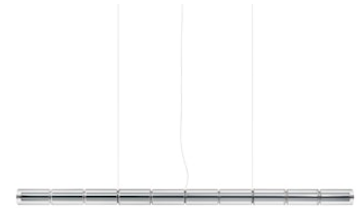

FLOS

F3774000 Glass

Luce Cilindrica S2

Designed by Ronan Bouroullec, 2025

145W - 7122lm - 2700K - CRI> 95

Modular suspension lamp emitting diffused light. Horizontal body in polished extruded aluminium with two LED strips for upward and downward emission. Integrated touch dimmer enables independent control of light outputs. Body encased in a sequence of borosilicate glass cylinders separated by traditional spacers. Can be installed in multiple parallel rows.

Are you a professional and your project needs consulting and support?

[BOOK AN APPOINTMENT](#)

Main specifications

EAN	8059607076798
Mounting	Suspension
Environments	Indoor dry location
Light source type	LED
Light sources included	Yes
LED type	LED Module
Power (W)	145
Lumen Output (lm)	7122

Physical

Colour	Glass
Length (mm)	2072
Cord length (mm)	2700
Canopy length/diameter (mm)	509
Canopy width (mm)	103
Canopy height (mm)	43
Net weight (kg)	11.84
Package volume (m3)	0.22
IP internal	20

Download