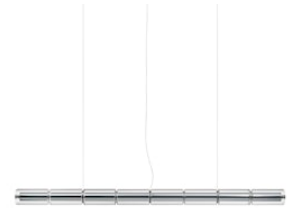

FLOS

FU377300 Glass

Luce Cilindrica S1

Designed by Ronan Bouroullec, 2025

110W - 5698lm - 2700K - CRI> 95

Modular suspension lamp emitting diffused light. Horizontal body in polished extruded aluminium with two LED strips for upward and downward emission. Integrated touch dimmer enables independent control of light outputs. Body encased in a sequence of borosilicate glass cylinders separated by traditional spacers. Can be installed in multiple parallel rows.

Physical

Color	Glass
Length (in)	65.2
Cord length (in)	106.299
Canopy width (in)	4.055
Canopy height (in)	1.693
Net weight (lb)	22.27
Gross weight (lb)	38.56
Package volume (in)	10587.66
IP internal	20