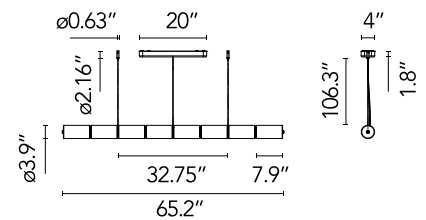

FLOS

FU377300 Glass

Luce Cilindrica S1

Designed by Ronan Bouroullec, 2025

110W - 5698lm - 2700K - CRI> 95

Modular suspension lamp emitting diffused light. Horizontal body in polished extruded aluminium with two LED strips for upward and downward emission. Integrated touch dimmer enables independent control of light outputs. Body encased in a sequence of borosilicate glass cylinders separated by traditional spacers. Can be installed in multiple parallel rows.

Physical

Color	Glass
Length (in)	65.2
Cord length (in)	106.299
Canopy width (in)	4.055
Canopy height (in)	1.693
Net weight (lb)	22.27
Gross weight (lb)	38.56
Package volume (in)	10587.66
IP internal	20

Download

[Mounting instructions](#)

Ecodesign and Energy Labelling

This product contains a light source of energy efficiency class F

Photometric

Lighting type	Direct, Indirect
Light distribution	Symmetric
CCT (K)	2700
CRI>	95