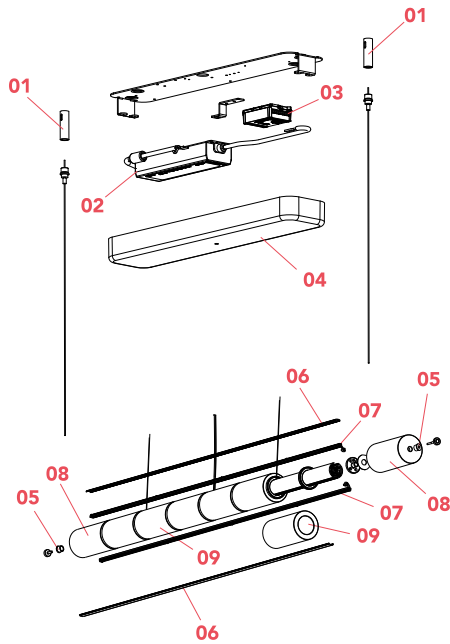

Spare Parts

01.	Luce Sferica/Cilindrica Cable fixing kit	RF3750100
02.	Luce Sferica/Cilindrica Driver	RF32976
03.	Luce Orizzontale Ceiling rose dimmer	RF36893
04.	Luce Sferica/Cilindrica Ceiling rose cover EUR	RF37946
05.	Luce Sferica/Cilindrica Glass closing bushing	RF37580
06.	Luce Orizzontale Suspension Linear diffuser	RF3746500
07.	Luce Orizzontale Suspension 1 Led board	RF3746700
08.	Luce Cilindrica Closed glass diffuser	RF3750300
09.	Luce Cilindrica Open glass diffuser	RF3750200