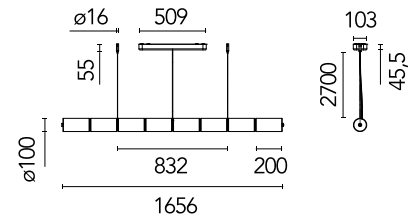

Are you a professional and your project needs consulting and support?

[BOOK AN APPOINTMENT](#)