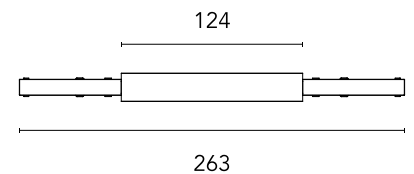

FLOS

06.2607.40 White

Linear Connector Feed Dimmable

Designed by FLOS Architectural, 2023

Wall surface, Ceiling surface

Feed intermediate connector. Rear feeding cable entry.

Are you a professional and your project needs consulting and support?

[BOOK AN APPOINTMENT](#)

Main specifications

Mounting	Wall surface, Ceiling surface
Environments	Indoor dry location
Light sources included	No

Physical

Colour	White
Net weight (kg)	0.02
IP internal	20

Download