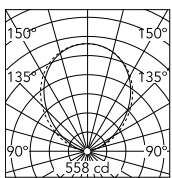

Physical

| | |
|---------------------|-------|
| Colour | Black |
| Orientation | Fixed |
| Length (mm) | 944 |
| Net weight (kg) | 0.8 |
| Package volume (m3) | 0.03 |
| IP internal | 20 |

Download

[Mounting instructions](#) PDF

Photometric Files

[LDT / IES](#) ZIP

Technical Drawings

[2D](#) ZIP

[3D](#) ZIP

[Bim](#) ZIP

Schematic light drawing

| h(m) | E(lx) | D(m) |
|------|-------|-------|
| 1 | 558 | 2.10 |
| 2 | 139 | 4.20 |
| 3 | 62 | 6.30 |
| 4 | 35 | 8.40 |
| 5 | 22 | 10.51 |

Photometric

| | |
|------------------------|-----------|
| Lighting type | Indirect |
| Light distribution | Symmetric |
| CCT (K) | 3000 |
| CRI> | 90 |
| Beam angle C0-180 (°) | 93 |
| Beam angle C90-270 (°) | 102 |
| UGR _L | <10 |