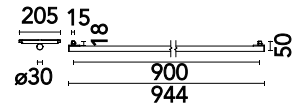

Diffused LED light module to be installed in The Infra-Structure.

Are you a professional and your project needs consulting and support?

[BOOK AN APPOINTMENT](#)

Main specifications

Mounting	Track
Environments	Indoor dry location
Light source type	LED
Light sources included	Yes
LED type	Top LED
Number of lamps	1
Power (W)	23

Physical

Colour	Black
Orientation	Fixed
Length (mm)	944
Net weight (kg)	0.8
Package volume (m3)	0.03
IP internal	20

Download

[Mounting instructions](#) PDF

Photometric Files

[LDT / IES](#) ZIP