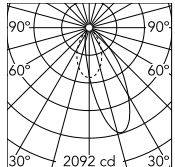

Physical

Colour	White
Trim	No
Orientation	Fixed
Recessed depth (mm)	290
Net weight (kg)	1.01
IP internal	20
IP external	44

Download

[Mounting instructions](#) PDF

Photometric Files

[LDT / IES](#) ZIP

Technical Drawings

[2D](#) ZIP

[3D](#) ZIP

Schematic light drawing

Beam Angle:	36°	
h(m)	E(lx)	D(m)
1	2092	0.74
2	523	1.48
3	232	2.22
4	131	2.95
5	84	3.69

Photometric

Lighting type	Direct, Indirect
Light distribution	Asymmetric
CCT (K)	3000
CRI>	90
Beam angle C0-180 (°)	36
Beam angle C90-270 (°)	51
Extreme cut off	No