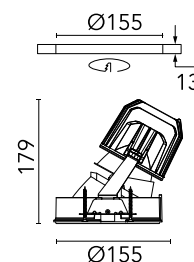

Physical

Colour	White
Trim	No
Orientation	Fixed
Recessed depth (mm)	290
Net weight (kg)	1.01
IP internal	20
IP external	44

Download

[Mounting instructions](#) PDF

Photometric Files

[LDT / IES](#) ZIP

Technical Drawings

[2D](#) ZIP

[3D](#) ZIP

Schematic light drawing

Beam Angle:	36°	
h(m)	E(lx)	D(m)
1	2092	0.74
2	523	1.48
3	232	2.22
4	131	2.95
5	84	3.69

Photometric

Lighting type	Direct, Indirect
Light distribution	Asymmetric
CCT (K)	3000
CRI>	90
Beam angle C0-180 (°)	36
Beam angle C90-270 (°)	51
Extreme cut off	No