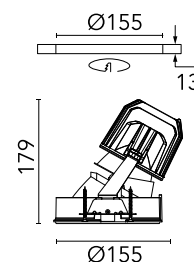

Physical

Colour	Aluminum
Trim	No
Orientation	Fixed
Recessed depth (mm)	290
Net weight (kg)	1.01
IP internal	20
IP external	44

Download

[Mounting instructions](#)  PDF

Photometric Files

[LDT / IES](#)  ZIP

Technical Drawings

[2D](#)  ZIP

[3D](#)  ZIP

Schematic light drawing

Beam Angle: 34°

h(m)	E(lx)	D(m)
1	2588	0.67
2	647	1.35
3	288	2.02
4	162	2.69
5	104	3.37

Photometric

Lighting type	Direct, Indirect
Light distribution	Asymmetric
CCT (K)	3000
CRI>	90
Beam angle C0-180 (°)	34
Beam angle C90-270 (°)	48
Extreme cut off	No