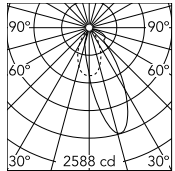

Physical

Colour	Aluminum
Trim	No
Orientation	Fixed
Recessed depth (mm)	290
Net weight (kg)	1.01
IP internal	20
IP external	44

Download

[Mounting instructions](#)  PDF

Photometric Files

[LDT / IES](#)  ZIP

Technical Drawings

[2D](#)  ZIP

[3D](#)  ZIP

Schematic light drawing

Beam Angle: 34°

h(m)	E(lx)	D(m)
1	2588	0.67
2	647	1.35
3	288	2.02
4	162	2.69
5	104	3.37

Photometric

Lighting type	Direct, Indirect
Light distribution	Asymmetric
CCT (K)	3000
CRI>	90
Beam angle C0-180 (°)	34
Beam angle C90-270 (°)	48
Extreme cut off	No