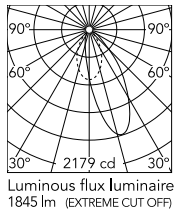

Physical

Colour	White
Trim	No
Orientation	Fixed
Recessed depth (mm)	290
Net weight (kg)	1.01
IP internal	20
IP external	44

Download

[Mounting instructions](#)  PDF

Photometric Files

[LDT / IES](#)  ZIP

Technical Drawings

[2D](#)  ZIP

[3D](#)  ZIP

Schematic light drawing

Beam Angle: 36°

h(m)	E(lx)	D(m)
1	2179	0.74
2	545	1.48
3	242	2.22
4	136	2.95
5	87	3.69

2179 cd

Photometric

Lighting type	Direct, Indirect
Light distribution	Asymmetric
CCT (K)	4000
CRI>	90
Beam angle C0-180 (°)	36
Beam angle C90-270 (°)	51
Extreme cut off	No