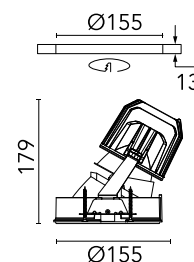

Physical

Colour	White
Trim	No
Orientation	Fixed
Recessed depth (mm)	290
Net weight (kg)	1.01
IP internal	20
IP external	44

Download

[Mounting instructions](#)  PDF

Photometric Files

[LDT / IES](#)  ZIP

Technical Drawings

[2D](#)  ZIP

[3D](#)  ZIP

Schematic light drawing

Beam Angle: 36°

h(m)	E(lx)	D(m)
1	2179	0.74
2	545	1.48
3	242	2.22
4	136	2.95
5	87	3.69

2179 cd

Photometric

Lighting type	Direct, Indirect
Light distribution	Asymmetric
CCT (K)	4000
CRI>	90
Beam angle C0-180 (°)	36
Beam angle C90-270 (°)	51
Extreme cut off	No