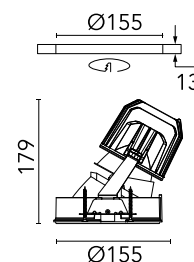

Physical

Colour	White
Trim	No
Orientation	Fixed
Recessed depth (mm)	290
Net weight (kg)	1.01
IP internal	20
IP external	44

Download

[Mounting instructions](#)  PDF

Photometric Files

[LDT / IES](#)  ZIP

Technical Drawings

[2D](#)  ZIP

[3D](#)  ZIP

Schematic light drawing

Beam Angle: 36°

h(m)	E(lx)	D(m)
1	2179	0.74
2	545	1.48
3	242	2.22
4	136	2.95
5	87	3.69

Luminous flux luminaire
1845 lm (EXTREME CUT OFF)

Photometric

Lighting type	Direct, Indirect
Light distribution	Asymmetric
CCT (K)	4000
CRI>	90
Beam angle C0-180 (°)	36
Beam angle C90-270 (°)	51
Extreme cut off	No