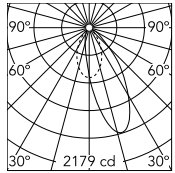

Physical

Colour	White
Trim	No
Orientation	Fixed
Recessed depth (mm)	290
Net weight (kg)	1.01
IP internal	20
IP external	44

Download

[Mounting instructions](#)  PDF

Photometric Files

[LDT / IES](#)  ZIP

Technical Drawings

[2D](#)  ZIP

[3D](#)  ZIP

Schematic light drawing

Beam Angle: 36°

h(m)	E(lx)	D(m)
1	2179	0.74
2	545	1.48
3	242	2.22
4	136	2.95
5	87	3.69

Luminous flux luminaire
1845 lm (EXTREME CUT OFF)

Photometric

Lighting type	Direct, Indirect
Light distribution	Asymmetric
CCT (K)	4000
CRI>	90
Beam angle C0-180 (°)	36
Beam angle C90-270 (°)	51
Extreme cut off	No