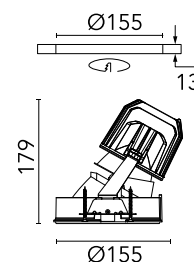

### Physical

Colour	Aluminum
Trim	No
Orientation	Fixed
Recessed depth (mm)	290
Net weight (kg)	1.01
IP internal	20
IP external	44

## Schematic light drawing

Beam Angle: 34°

h(m)	E(lx)	D(m)
1	2696	0.67
2	674	1.35
3	300	2.02
4	168	2.69
5	108	3.37