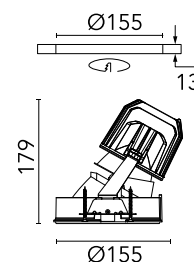

Physical

Colour	Aluminum
Trim	No
Orientation	Fixed
Recessed depth (mm)	290
Net weight (kg)	1.01
IP internal	20
IP external	44

Download

[Mounting instructions](#)  PDF

Photometric Files

[LDT / IES](#)  ZIP

Technical Drawings

[2D](#)  ZIP

[3D](#)  ZIP

Schematic light drawing

Beam Angle: 34°

h(m)	E(lx)	D(m)
1	2696	0.67
2	674	1.35
3	300	2.02
4	168	2.69
5	108	3.37

Photometric

Lighting type	Direct, Indirect
Light distribution	Asymmetric
CCT (K)	4000
CRI>	90
Beam angle C0-180 (°)	34
Beam angle C90-270 (°)	48
Extreme cut off	No