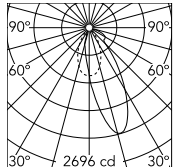

Physical

Colour	Aluminum
Trim	No
Orientation	Fixed
Recessed depth (mm)	290
Net weight (kg)	1.01
IP internal	20
IP external	44

Download

[Mounting instructions](#)  PDF

Photometric Files

[LDT / IES](#)  ZIP

Technical Drawings

[2D](#)  ZIP

[3D](#)  ZIP

Schematic light drawing

Beam Angle: 34°

h(m)	E(lx)	D(m)
1	2696	0.67
2	674	1.35
3	300	2.02
4	168	2.69
5	108	3.37

Photometric

Lighting type	Direct, Indirect
Light distribution	Asymmetric
CCT (K)	4000
CRI>	90
Beam angle C0-180 (°)	34
Beam angle C90-270 (°)	48
Extreme cut off	No