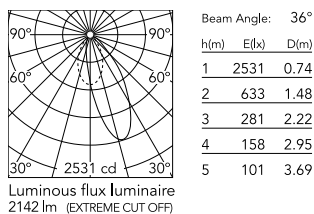

Physical

Colour	White
Trim	No
Orientation	Fixed
Recessed depth (mm)	290
Net weight (kg)	1.01
IP internal	20
IP external	44

Download

[Mounting instructions](#)  PDF

Photometric Files

[LDT / IES](#)  ZIP

Technical Drawings

[2D](#)  ZIP

[3D](#)  ZIP

Schematic light drawing

Photometric

Lighting type	Direct, Indirect
Light distribution	Asymmetric
CCT (K)	3000
CRI>	80
Beam angle C0-180 (°)	36
Beam angle C90-270 (°)	51
Extreme cut off	No