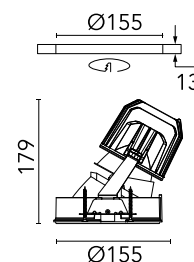

Physical

Colour	White
Trim	No
Orientation	Fixed
Recessed depth (mm)	290
Net weight (kg)	1.01
IP internal	20
IP external	44

Download

[Mounting instructions](#)  PDF

Photometric Files

[LDT / IES](#)  ZIP

Technical Drawings

[2D](#)  ZIP

[3D](#)  ZIP

Schematic light drawing

Photometric

Lighting type	Direct, Indirect
Light distribution	Asymmetric
CCT (K)	3000
CRI>	80
Beam angle C0-180 (°)	36
Beam angle C90-270 (°)	51
Extreme cut off	No