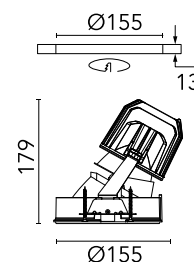

Physical

Colour	White
Trim	No
Orientation	Fixed
Recessed depth (mm)	290
Net weight (kg)	1.01
IP internal	20
IP external	44

Download

[Mounting instructions](#)  PDF

Photometric Files

[LDT / IES](#)  ZIP

Technical Drawings

[2D](#)  ZIP

[3D](#)  ZIP

Schematic light drawing

Beam Angle: 36°

h(m)	E(lx)	D(m)
1	2531	0.74
2	633	1.48
3	281	2.22
4	158	2.95
5	101	3.69

Luminous flux luminaire
2142 lm (EXTREME CUT OFF)

Photometric

Lighting type	Direct, Indirect
Light distribution	Asymmetric
CCT (K)	3000
CRI>	80
Beam angle C0-180 (°)	36
Beam angle C90-270 (°)	51
Extreme cut off	No