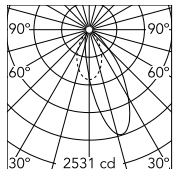

Physical

Colour	White
Trim	No
Orientation	Fixed
Recessed depth (mm)	290
Net weight (kg)	1.01
IP internal	20
IP external	44

Download

[Mounting instructions](#)  PDF

Photometric Files

[LDT / IES](#)  ZIP

Technical Drawings

[2D](#)  ZIP

[3D](#)  ZIP

Schematic light drawing

Beam Angle: 36°

h(m)	E(lx)	D(m)
1	2531	0.74
2	633	1.48
3	281	2.22
4	158	2.95
5	101	3.69

Luminous flux luminaire
2142 lm (EXTREME CUT OFF)

Photometric

Lighting type	Direct, Indirect
Light distribution	Asymmetric
CCT (K)	3000
CRI>	80
Beam angle C0-180 (°)	36
Beam angle C90-270 (°)	51
Extreme cut off	No