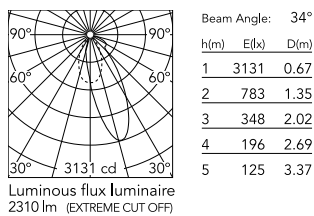

Physical

Colour	Aluminum
Trim	No
Orientation	Fixed
Recessed depth (mm)	290
Net weight (kg)	1.01
IP internal	20
IP external	44

Download

[Mounting instructions](#)  PDF

Photometric Files

[LDT / IES](#)  ZIP

Technical Drawings

[2D](#)  ZIP

[3D](#)  ZIP

Schematic light drawing

Photometric

Lighting type	Direct, Indirect
Light distribution	Asymmetric
CCT (K)	3000
CRI>	80
Beam angle C0-180 (°)	34
Beam angle C90-270 (°)	48
Extreme cut off	No