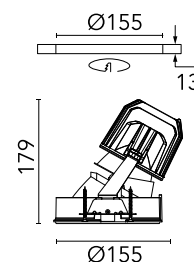

Physical

Colour	Aluminum
Trim	No
Orientation	Fixed
Recessed depth (mm)	290
Net weight (kg)	1.01
IP internal	20
IP external	44

Download

[Mounting instructions](#)  PDF

Photometric Files

[LDT / IES](#)  ZIP

Technical Drawings

[2D](#)  ZIP

[3D](#)  ZIP

Schematic light drawing

Photometric

Lighting type	Direct, Indirect
Light distribution	Asymmetric
CCT (K)	3000
CRI>	80
Beam angle C0-180 (°)	34
Beam angle C90-270 (°)	48
Extreme cut off	No