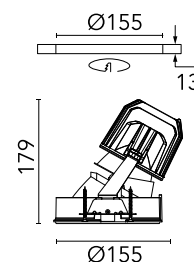

Physical

Colour	Aluminum
Trim	No
Orientation	Fixed
Recessed depth (mm)	290
Net weight (kg)	1.01
IP internal	20
IP external	44

Download

[Mounting instructions](#)  PDF

Photometric Files

[LDT / IES](#)  ZIP

Technical Drawings

[3D](#)  ZIP

Schematic light drawing

Photometric

Lighting type	Direct, Indirect
Light distribution	Asymmetric
CCT (K)	3000
CRI>	80
Beam angle C0-180 (°)	34
Beam angle C90-270 (°)	48
Extreme cut off	No

Electrical