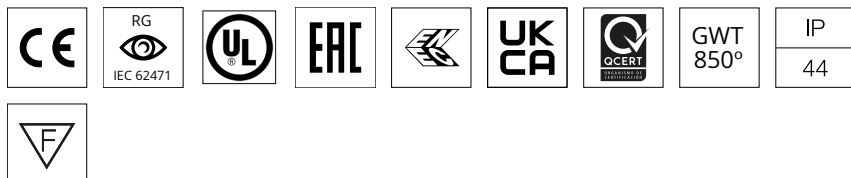

[BOOK AN APPOINTMENT](#)

Main specifications

Mounting	Ceiling recessed
Environments	Indoor dry location
Light source type	LED
Light sources included	Yes
LED type	LED array
Lamp category	LED
Number of lamps	1
Power (W)	33.2
Source flux (lm)	3959
Lumen Output (lm)	2310

Physical

Colour	Aluminum
Trim	No
Orientation	Fixed
Recessed depth (mm)	290
Net weight (kg)	1.01
IP internal	20
IP external	44

Download

[Mounting instructions](#)  PDF

Photometric Files

[LDT / IES](#)  ZIP

Technical Drawings

[3D](#)  ZIP

Schematic light drawing

Photometric

Lighting type	Direct, Indirect
Light distribution	Asymmetric
CCT (K)	3000
CRI>	80
Beam angle C0-180 (°)	34
Beam angle C90-270 (°)	48
Extreme cut off	No

Electrical