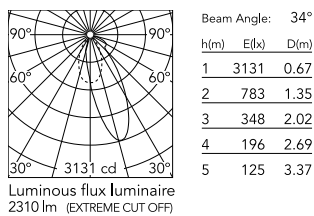

Physical

Colour	Aluminum
Trim	No
Orientation	Fixed
Recessed depth (mm)	290
Net weight (kg)	1.01
IP internal	20
IP external	44

Download

[Mounting instructions](#)  PDF

Photometric Files

[LDT / IES](#)  ZIP

Technical Drawings

[3D](#)  ZIP

Schematic light drawing

Photometric

Lighting type	Direct, Indirect
Light distribution	Asymmetric
CCT (K)	3000
CRI>	80
Beam angle C0-180 (°)	34
Beam angle C90-270 (°)	48
Extreme cut off	No

Electrical