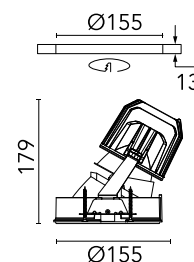

### Physical

Colour	White
Trim	No
Orientation	Fixed
Recessed depth (mm)	290
Net weight (kg)	1.01
IP internal	20
IP external	44

## Schematic light drawing

Beam Angle:	36°	
h(m)	E(lx)	D(m)
1	2092	0.74
2	523	1.48
3	232	2.22
4	131	2.95
5	84	3.69