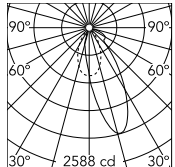

Physical

Colour	Aluminum
Trim	No
Orientation	Fixed
Recessed depth (mm)	290
Net weight (kg)	1.01
IP internal	20
IP external	44

Download

[Mounting instructions](#) PDF

[Item information](#) JPG

Photometric Files

[LDT / IES](#) ZIP

Technical Drawings

[2D](#) ZIP

[3D](#) ZIP

[Bim](#) ZIP

Schematic light drawing

Beam Angle: 34°

h(m)	E(lx)	D(m)
1	2588	0.67
2	647	1.35
3	288	2.02
4	162	2.69
5	104	3.37

Luminous flux luminaire
1909 lm (EXTREME CUT OFF)

Photometric

Lighting type	Direct, Indirect
Light distribution	Asymmetric
CCT (K)	3000
CRI>	90
Beam angle C0-180 (°)	34
Beam angle C90-270 (°)	48

Electrical