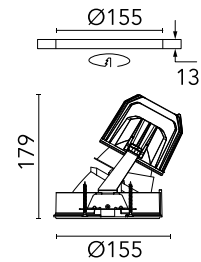

FLOS

03.6829.06A Aluminum

Light Supply Wall-Washer No Trim

Designed by FLOS Architectural, 2017

Recessed luminaire with LED light source. Remote 220/240V power supply included.

Are you a professional and your project needs consulting and support?

Physical

Colour	Aluminum
Trim	No
Orientation	Fixed
Recessed depth (mm)	290
Net weight (kg)	1.01
IP internal	20
IP external	44

Download

[Mounting instructions](#) PDF

[Item information](#) JPG

Photometric Files

[LDT / IES](#) ZIP

Technical Drawings

[2D](#) ZIP

[3D](#) ZIP

[Bim](#) ZIP

Schematic light drawing

Beam Angle: 34°

h(m)	E(lx)	D(m)
1	2588	0.67
2	647	1.35
3	288	2.02
4	162	2.69
5	104	3.37

Luminous flux luminaire
1909 lm (EXTREME CUT OFF)

Photometric

Lighting type	Direct, Indirect
Light distribution	Asymmetric
CCT (K)	3000
CRI>	90
Beam angle C0-180 (°)	34
Beam angle C90-270 (°)	48

Electrical