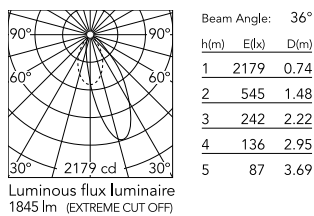

### Physical

Colour	White
Trim	No
Orientation	Fixed
Recessed depth (mm)	290
Net weight (kg)	1.01
IP internal	20
IP external	44

### Technical Drawings

[2D](#) ZIP

[3D](#) ZIP

[Bim](#) ZIP

## Schematic light drawing