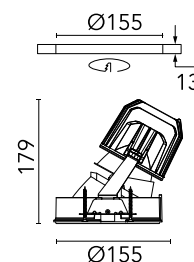

### Physical

Colour	White
Trim	No
Orientation	Fixed
Recessed depth (mm)	290
Net weight (kg)	1.01
IP internal	20
IP external	44