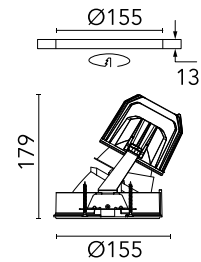

### Physical

Colour	Aluminum
Trim	No
Orientation	Fixed
Recessed depth (mm)	290
Net weight (kg)	1.01
IP internal	20
IP external	44

## Schematic light drawing

Beam Angle: 34°

h(m)	E(lx)	D(m)
1	2696	0.67
2	674	1.35
3	300	2.02
4	168	2.69
5	108	3.37

Luminous flux luminaire  
1989 lm (EXTREME CUT OFF)